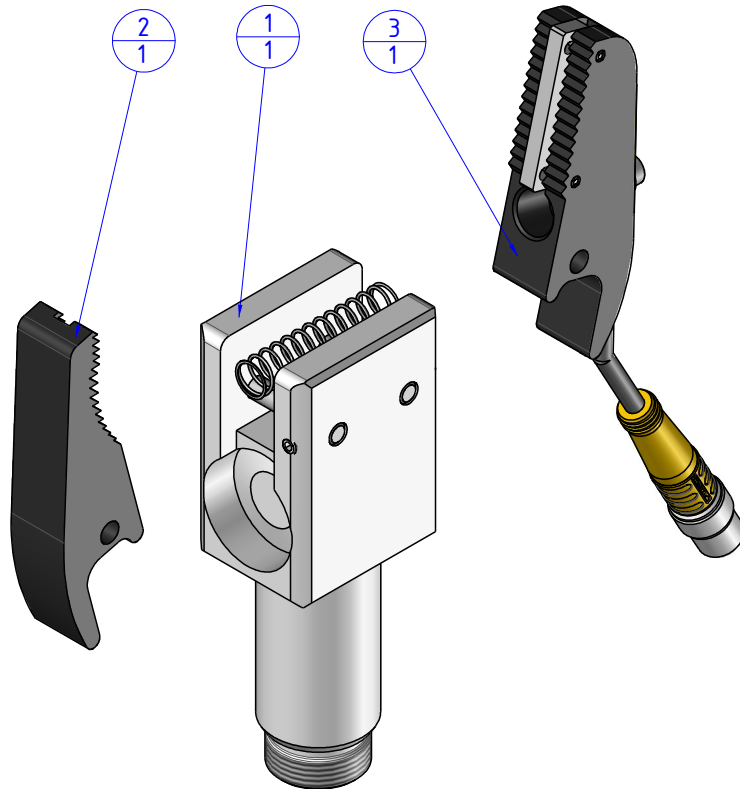

THE PROPERTY OF THE DRAWING IS ESTABLISHED BY LAW. IT IS FORBIDDEN TO PRODUCE OR SHOW IT TO THIRD PART. WITHOUT A WRITTEN AGREEMENT.

Item	Name	Q.ty
1	CA.GRZ.20.BODY	1
2	GRZ.20.E	1
3	GRZ.20.FING.S	1

Format A3

UNI 936-76

		DESIGNED FROM		REVIEW
		FPSERVICES		A
GENERAL TOLERANCE		DATE	WEIGHT	
UNI - ISO 2768		11/03/2019	0,123kg	
CLASSE f		CODE		
		CA.GRZ.20.W		CA.GRZ.20.W