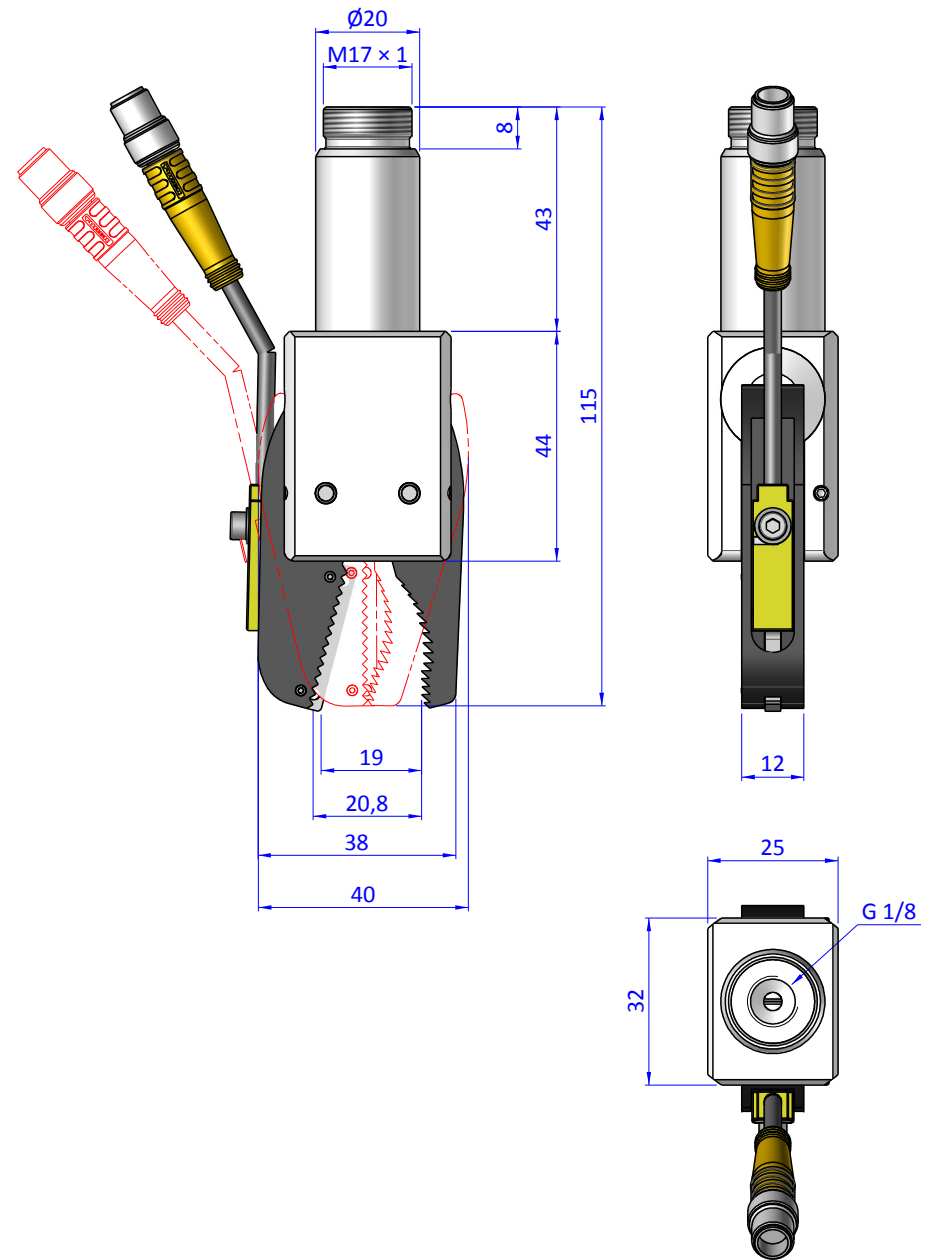

THE PROPERTY OF THE DRAWING IS ESTABLISHED BY LAW. IT IS FORBIDDEN TO PRODUCE OR SHOW IT TO THIRD PART. WITHOUT A WRITTEN AGREEMENT.

Item	Name	Q.ty
1	CA.GRZ.20.BODY	1
2	GRZ.20.E	1
3	GRZ.20.FING.S	1

Format A3

UNI 936-76

		DESIGNED FROM		REVIEW
		FPSERVICES		A
GENERAL TOLERANCE		DATE	WEIGHT	
UNI - ISO 2768		11/03/2019	0,123kg	
CLASSE f		CODE		
		CA.GRZ.20.W		CA.GRZ.20.W